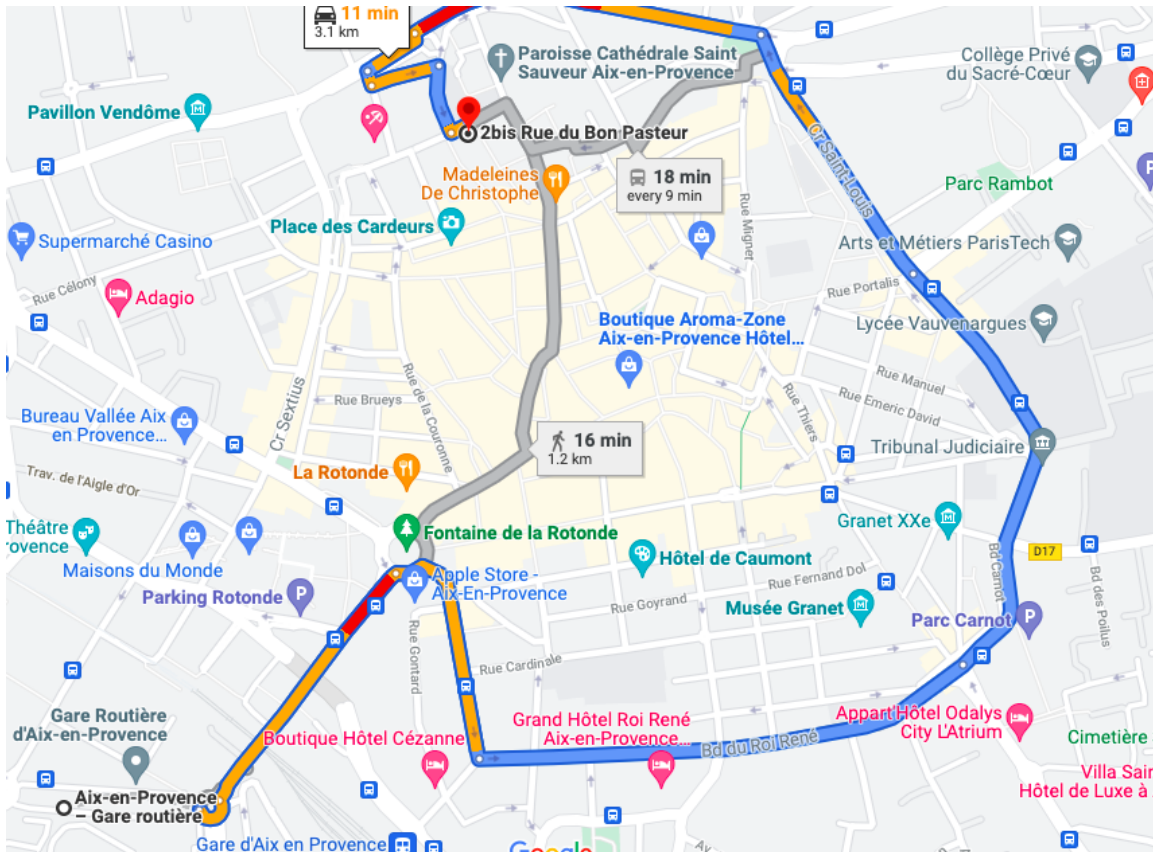

## Arriving in Aix, Arriving at IAU

### How to get from AIX TGV to Aix-en-Provence Centre Ville?

- Take Bus number/line 40 from the Aix TGV and get off at Terminus (Aix Gare Routière) - 6€ (one way) 9,60€ (round trip)
- You can walk from the Aix Gare Routière to IAU
- You can also take a taxi

### How to get from Marseilles Airport (MRS) to Aix-en-Provence Centre Ville?

- Take Bus number/line 40 from the MRS Airport and get off at Terminus (Aix Gare Routière)
- You can walk from the Aix Gare Routière to IAU
- You can also take a taxi (approximately 40-60€)